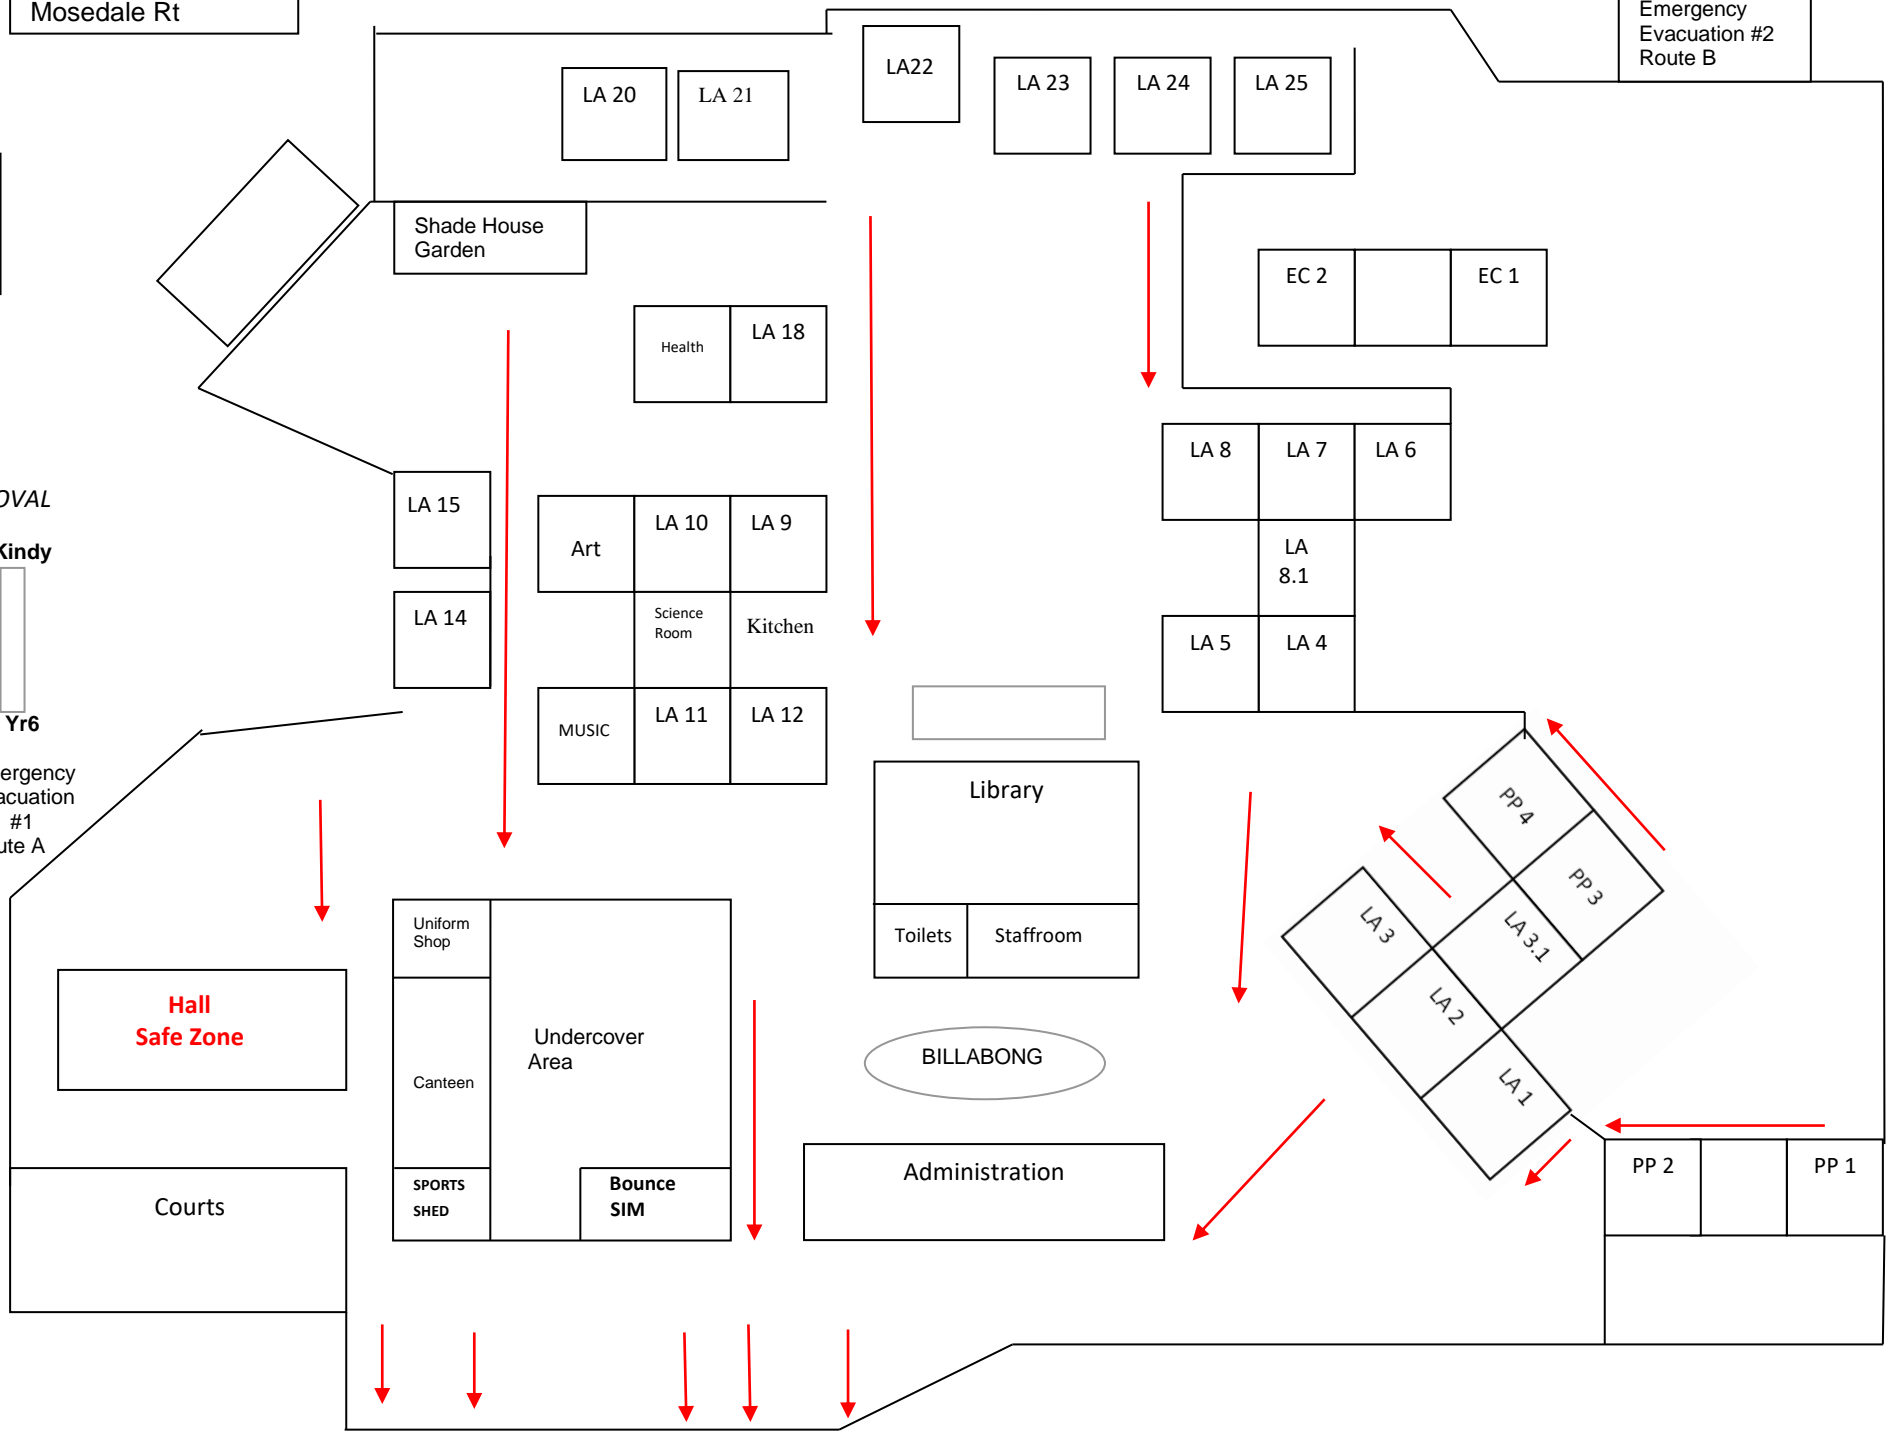

Mosedale Rt

Emergency Evacuation #2 Route B

Offsite Evac Map Route D Bush Fire

OVAL

Kindy

Yr6

Emergency Evacuation #1 Route A

LA 20

LA 21

LA 22

LA 23

LA 24

LA 25

Shade House Garden

Health

LA 18

LA 6

LA 14

Science Room

Kitchen

LA 8.1

LA 5

LA 4

MUSIC

LA 3.1

LA 1

Hall Safe Zone

Uniform Shop

Canteen

SPORTS SHED

Undercover Area

Bounce SIM