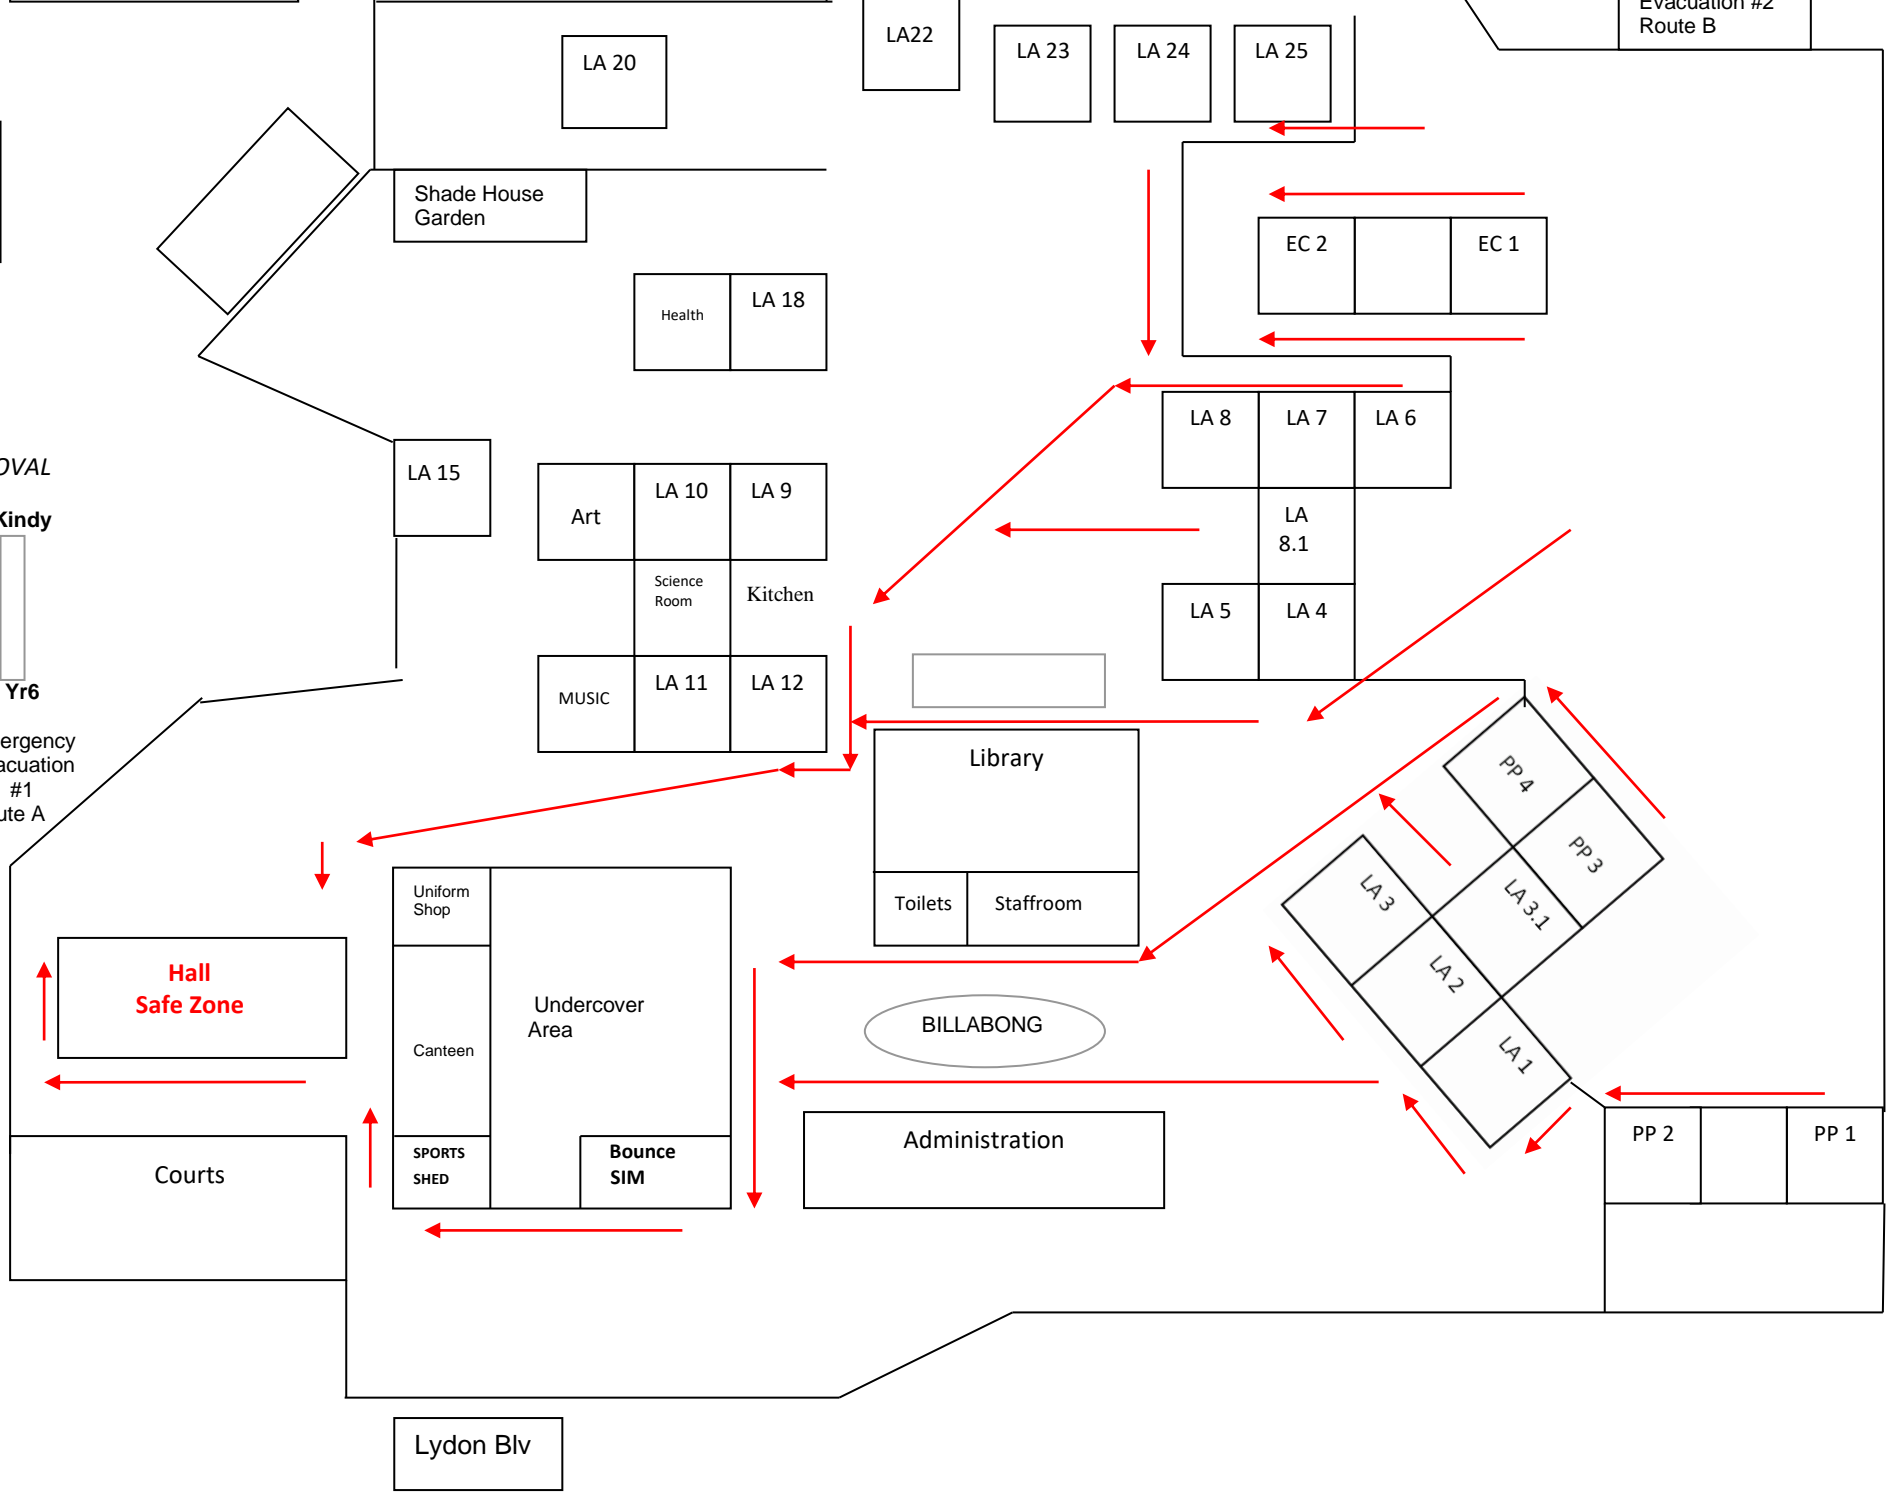

**Evacuation
Map Route C
Bush Fire**

Mosedale Rt

Emergency
Evacuation #2
Route B

OVAL

Kindy

Yr6

Emergency
Evacuation
#1
Route A

Lydon Blv