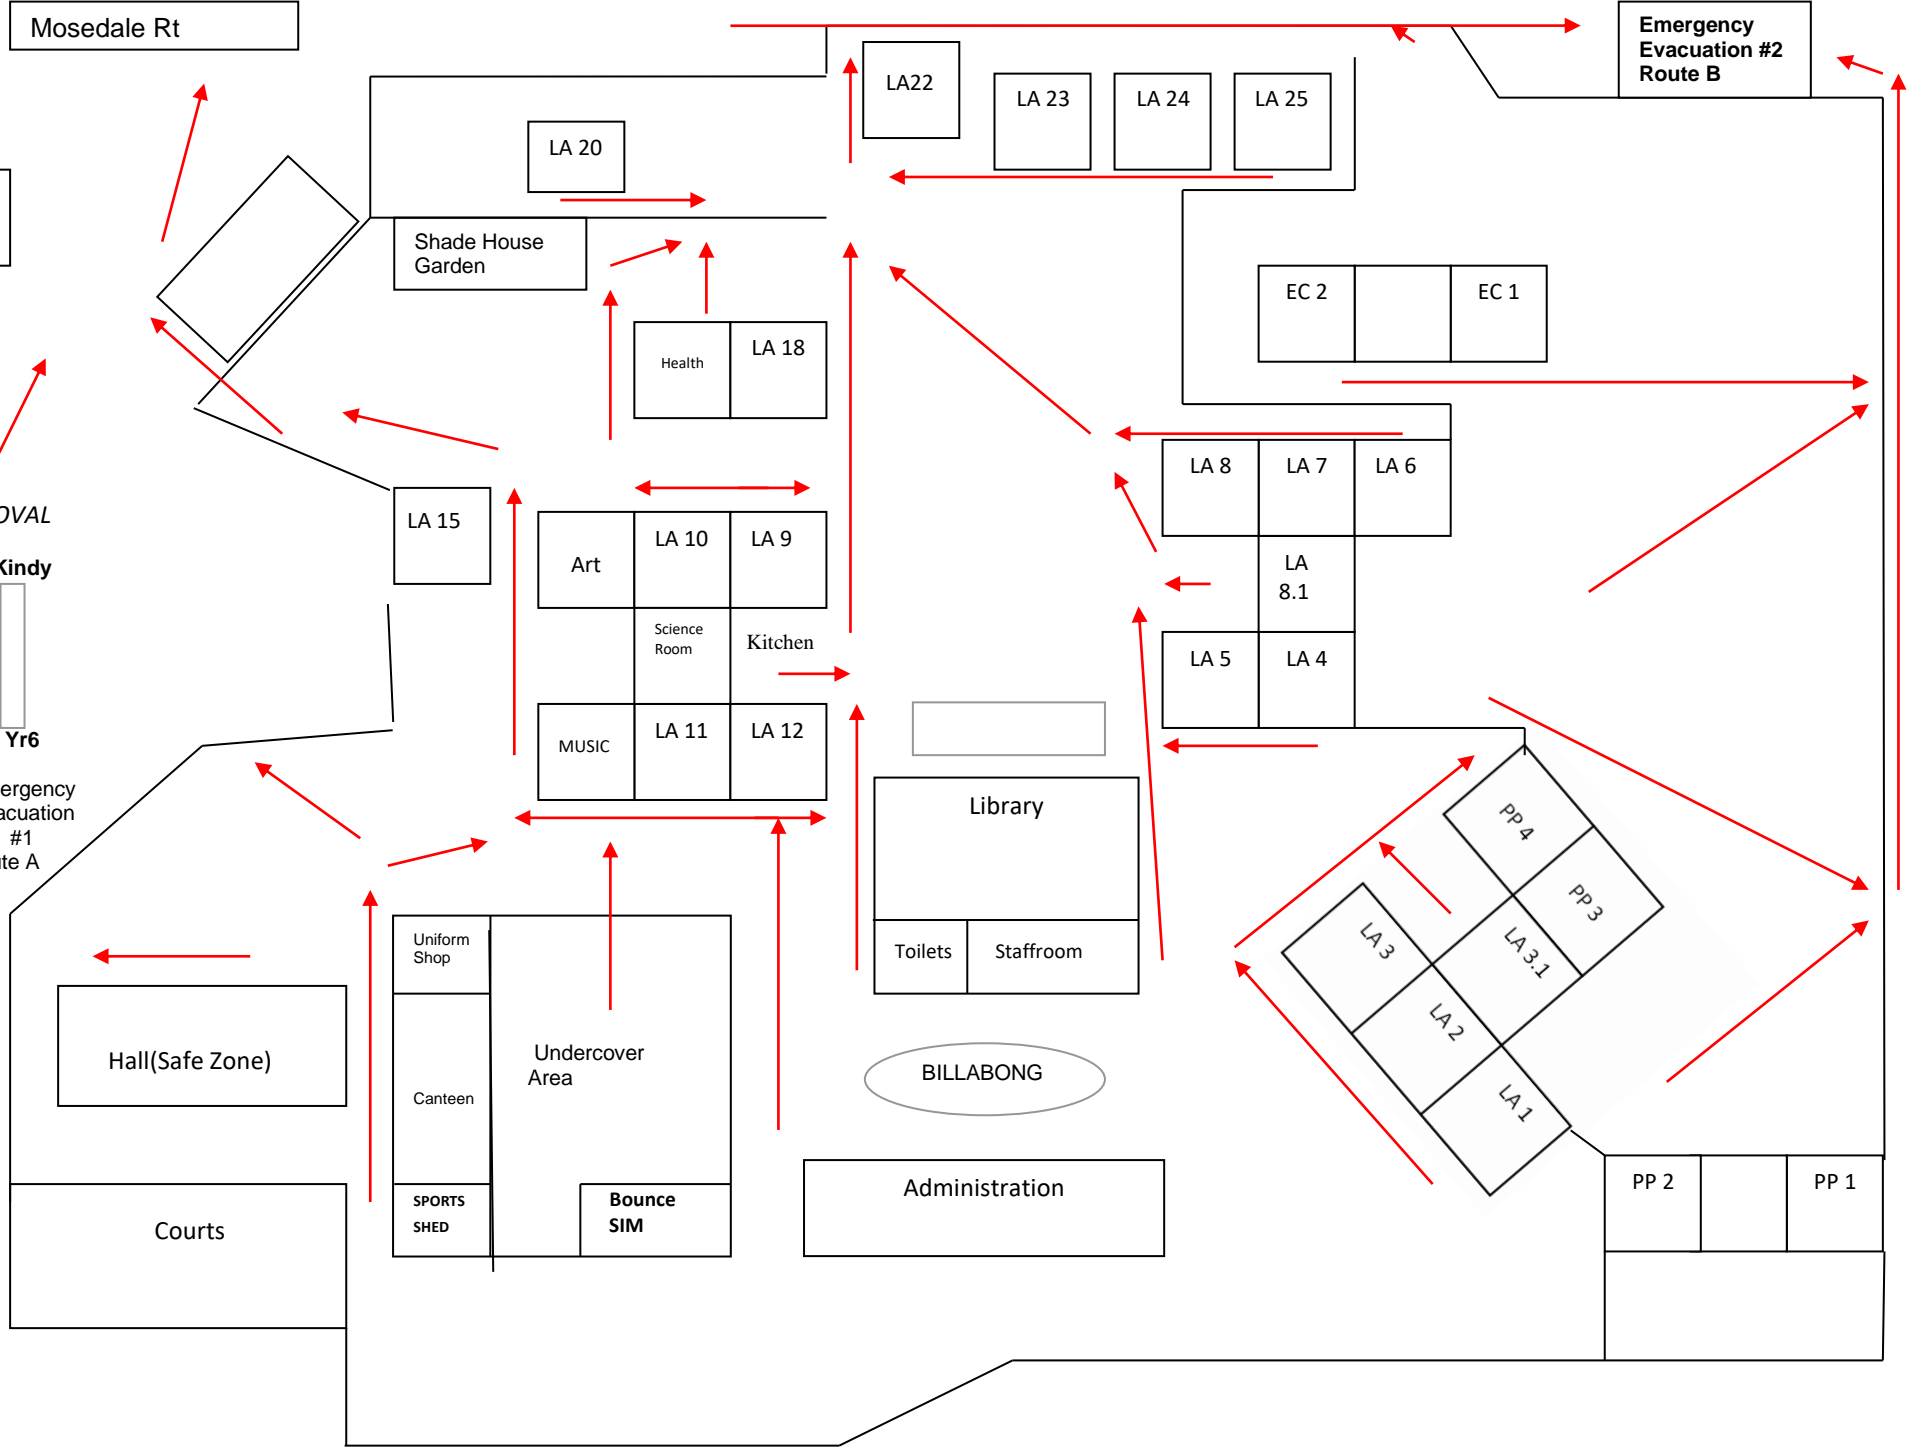

Mosedale Rt

Emergency Evacuation #2 Route B

Evacuation Map Route B

OVAL

Kindy

Yr6

Emergency Evacuation #1 Route A

Lydon Blv

Hall(Safe Zone)

Courts

Uniform Shop  
Canteen  
SPORTS SHED  
Undercover Area  
Bounce SIM

Library  
Toilets  
Staffroom

BILLABONG

Administration

LA 8 LA 7 LA 6  
LA 8.1  
LA 5 LA 4

EC 2 EC 1

LA 3 LA 2 LA 1  
LA 3.1  
PP 4 PP 3  
PP 2 PP 1

Shade House Garden

Health LA 18

LA 20

LA 22

LA 23

LA 24

LA 25

LA 15

Art LA 10 LA 9

Science Room Kitchen

MUSIC LA 11 LA 12

Library

Toilets

Staffroom

Administration