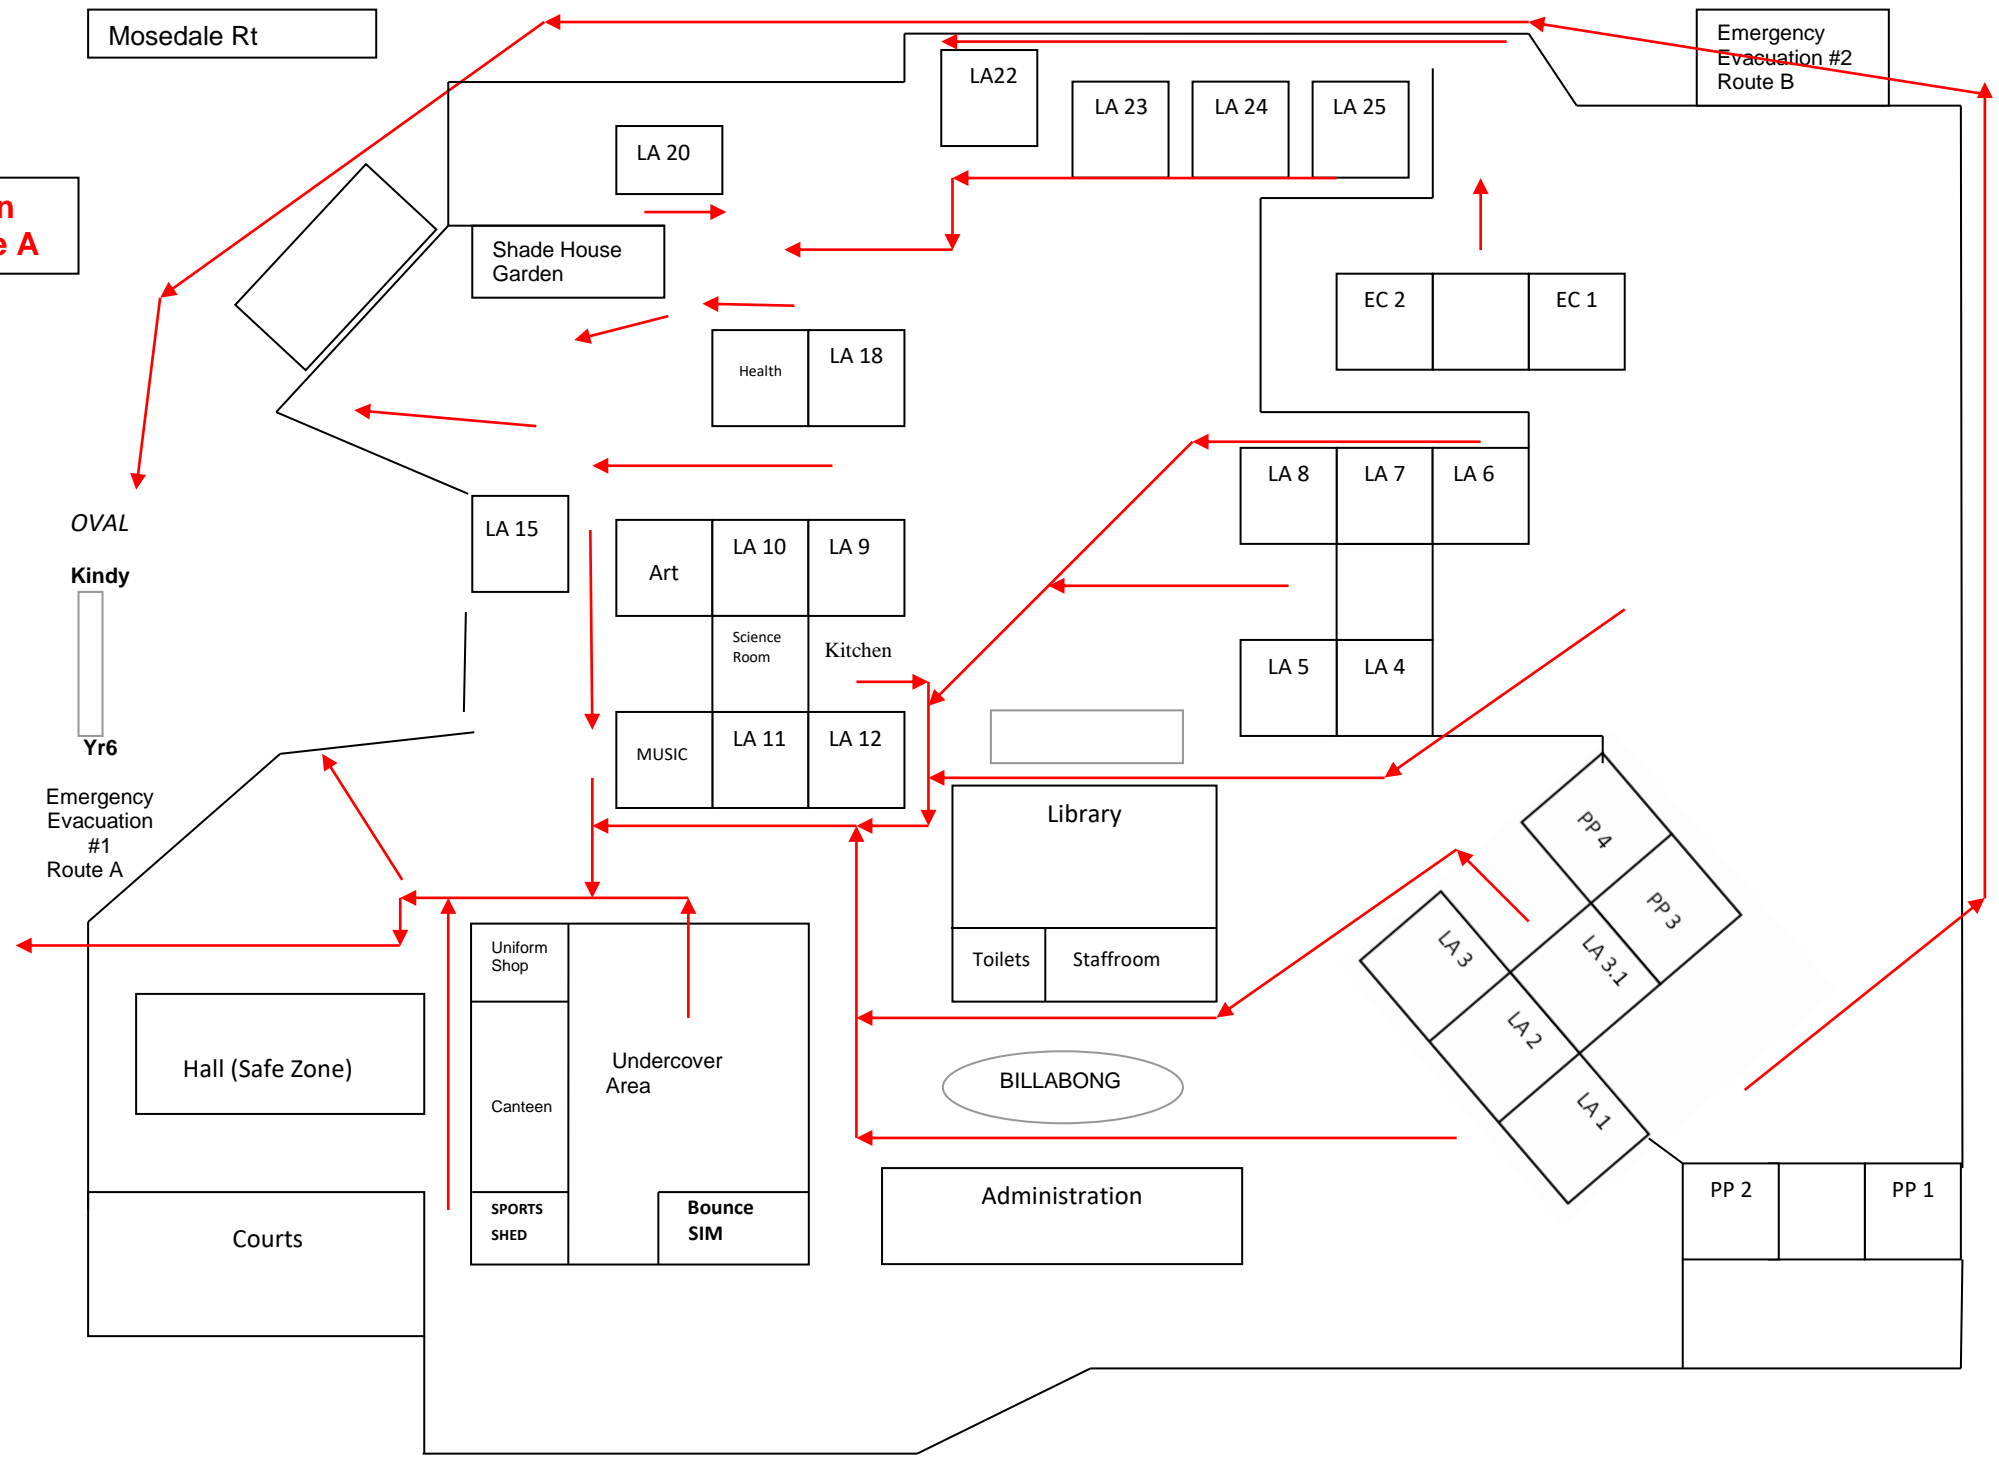

Mosedale Rt

Emergency Evacuation #2 Route B

# Evacuation Map Route A

OVAL

Kindy

Yr6

Emergency Evacuation #1 Route A

Lydon Blv